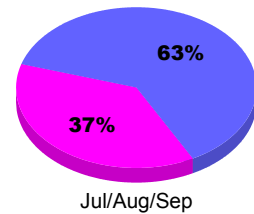

Membership Results
2010-2011

Membership
2009-2010

Month	Net Memb Goal	Actual New Memb	Actual Dropped Memb	Gain/Loss of Memb	Gain/Loss of Memb
Jul/Aug/Sep	-20	30	-58	-28	-101
Totals	-20	30	-58	-28	-101

Membership Results 2010-2011

Goal, New, Dropped, Gain/Loss

Comparison of Membership Gain/Loss

Current Year Compared to the Previous Year

Gender Comparison 2010-2011

■ Male ■ Female